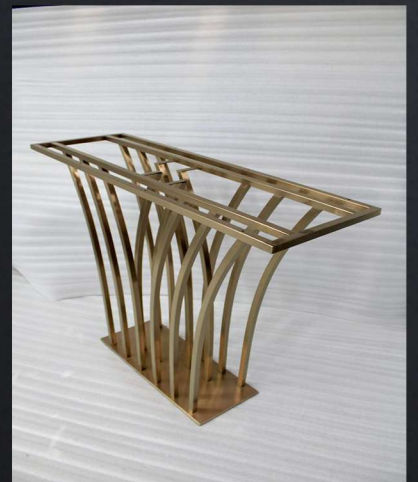

# PVD COATING

The background is a dark, gradient blue. Two thin, light blue diagonal lines cross the page. One line starts from the top right and goes towards the bottom left. The other line starts from the bottom left and goes towards the top right. They intersect near the center of the page.