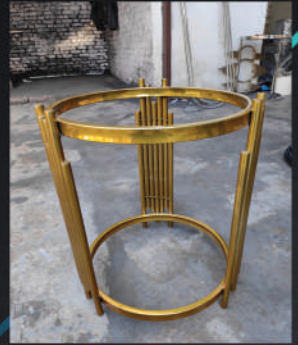

# PVD COATING

The background is a dark, gradient blue. Two thin, light blue diagonal lines cross the page. One line starts from the top right and goes towards the bottom left. The other line starts from the bottom left and goes towards the top right. They intersect near the center of the page.