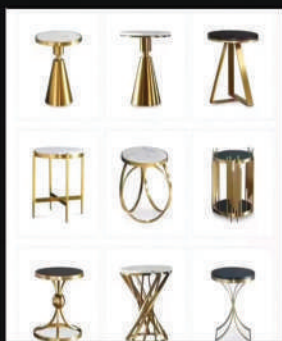

# PVD COATING

The background is a dark, gradient blue. Two thin, light blue diagonal lines cross the page. One line starts from the top right and goes towards the bottom left. The other line starts from the bottom left and goes towards the top right. They intersect near the center of the page.