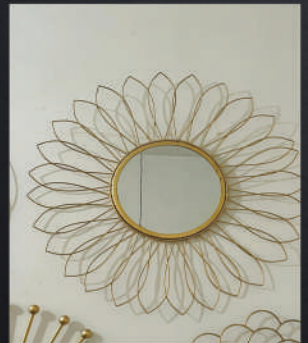

# PVD COATING

The background is a dark, gradient blue. Two thin, light blue diagonal lines cross the page. One line starts from the top right and goes towards the bottom left. The other line starts from the bottom left and goes towards the top right. They intersect near the center of the page.