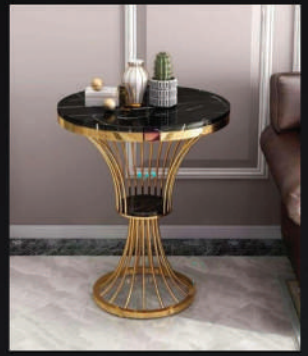

# PVD COATING

The background is a dark, gradient blue. Two thin, light blue diagonal lines cross the page. One line starts from the top right and goes towards the bottom left. The other line starts from the bottom left and goes towards the top right. They intersect near the center of the page.