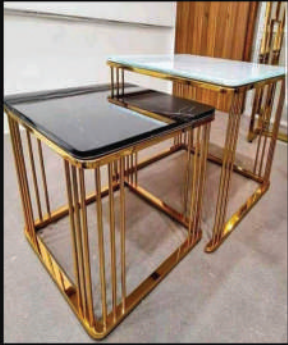

# PVD COATING

The background is a dark, gradient blue. Two thin, light blue diagonal lines cross the page. One line starts from the top right and goes towards the bottom left. The other line starts from the bottom left and goes towards the top right. They intersect near the center of the page.