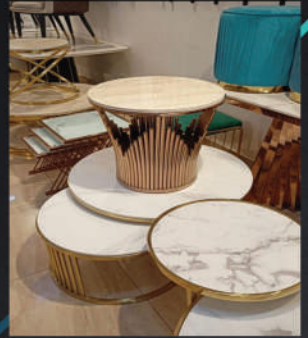

# PVD COATING

The background is a dark, gradient blue. Two thin, light blue diagonal lines cross the page. One line starts from the top right and goes towards the bottom left. The other line starts from the bottom left and goes towards the top right. They intersect near the center of the page.