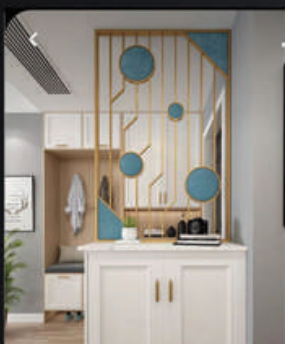

# PVD COATING

The background is a dark, gradient blue. Two thin, light blue diagonal lines cross the page. One line starts from the top right and goes towards the bottom left. The other line starts from the bottom left and goes towards the top right. They intersect near the center of the page.