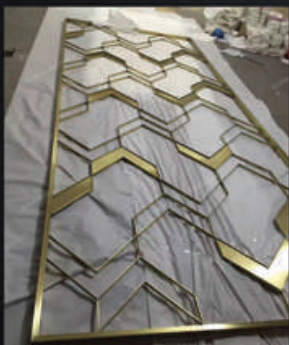

# PVD COATING

The background is a dark, gradient blue. Two thin, light blue diagonal lines cross the page. One line starts from the top right and goes towards the bottom left. The other line starts from the bottom left and goes towards the top right. They intersect near the center of the page.

# GLASS RAILING WORKS